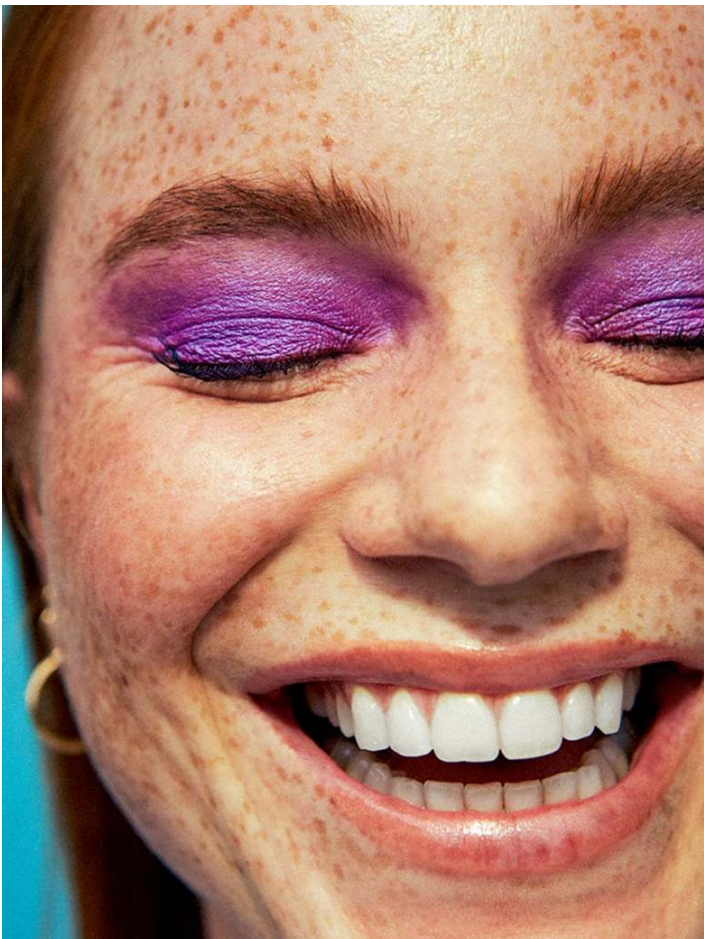

LUCA

HEIGHT: 172 | DRESS: 34 | BUST: 85 | WAIST: 61 | HIPS: 89 | SHOES: 38 | HAIR: RED | EYES: BROWN

NO TOYS

LUCA

NO TOYS

LUCA

NO TOYS

LUCA