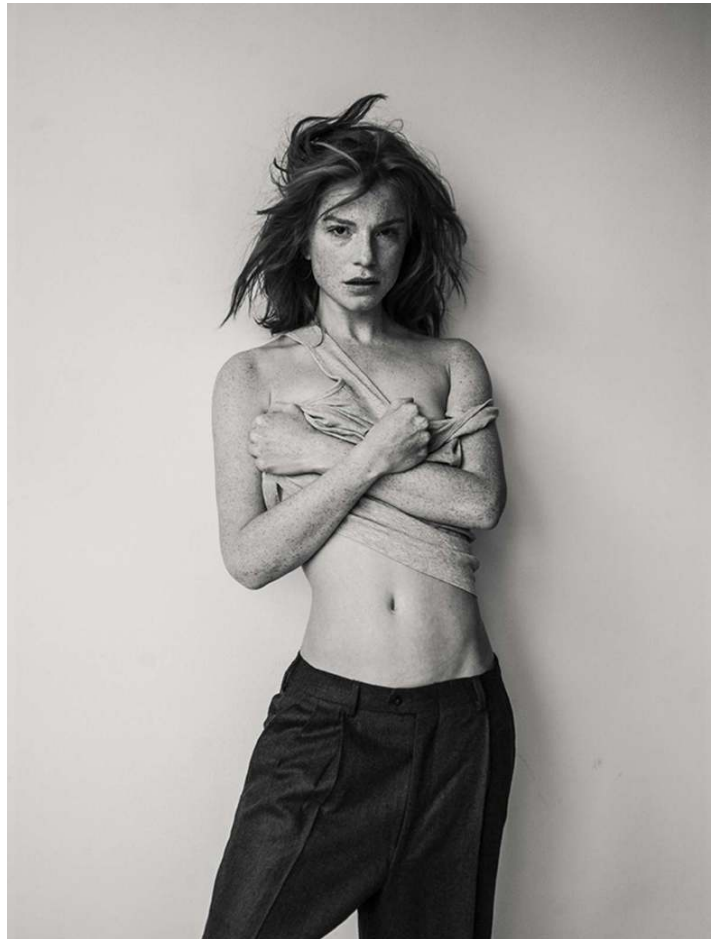

LUCA

HEIGHT: 172 | DRESS: 34 | BUST: 85 | WAIST: 61 | HIPS: 89 | SHOES: 38 | HAIR: RED | EYES: BROWN

NO TOYS

LUCA

NO TOYS

LUCA

NO TOYS

LUCA