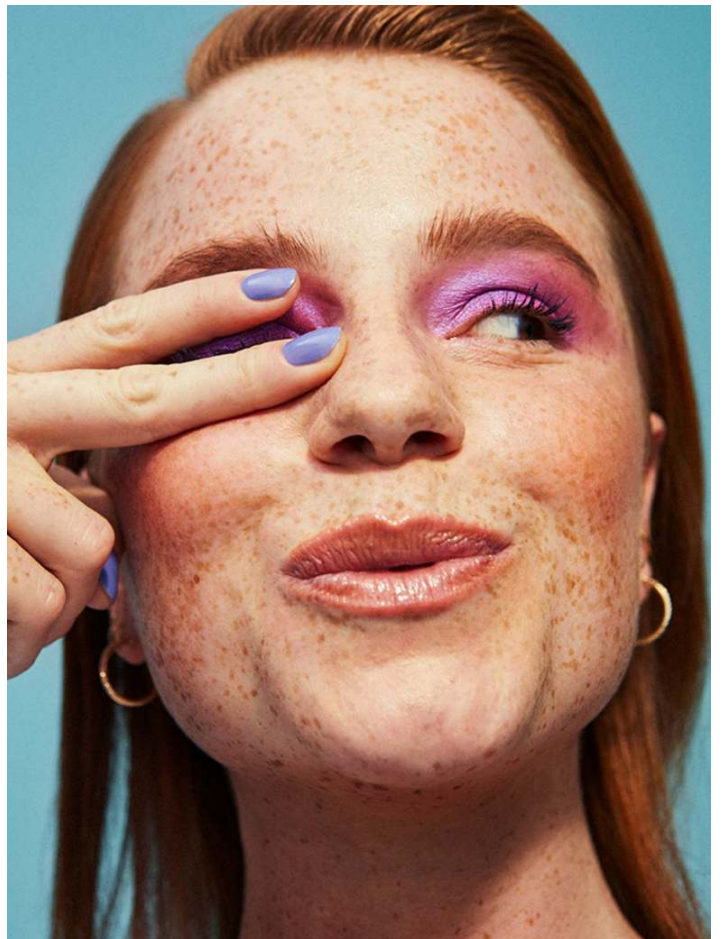

LUCA

HEIGHT: 172 | DRESS: 34 | BUST: 85 | WAIST: 61 | HIPS: 89 | SHOES: 38 | HAIR: RED | EYES: BROWN

NO TOYS

LUCA

NO TOYS

LUCA

NO TOYS

LUCA