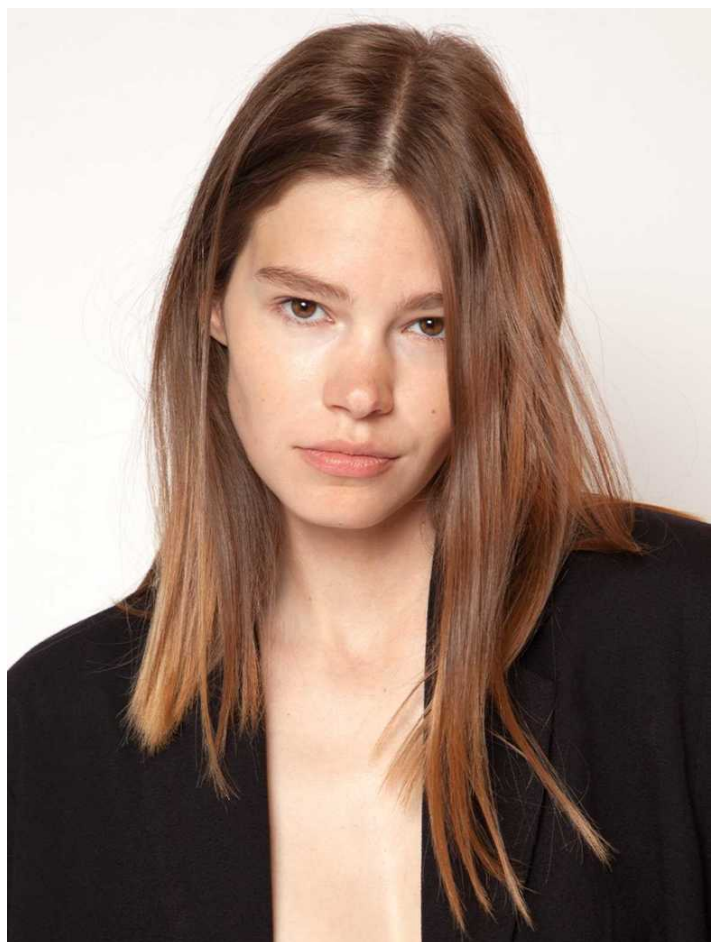

TESSY

HEIGHT: 179 | DRESS: 34 | BUST: 80 | WAIST: 61 | HIPS: 89 | SHOES: 40 | HAIR: DARK BLONDE | EYES: BROWN

NO TOYS

TESSY

NO TOYS

TESSY

NO TOYS

TESSY