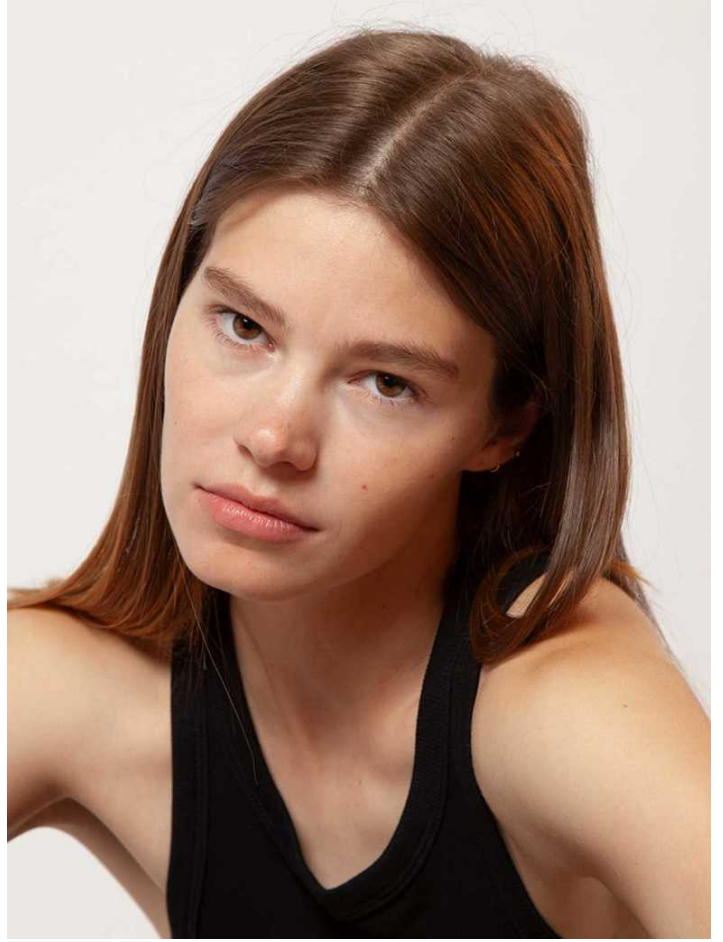

TESSY

NO TOYS