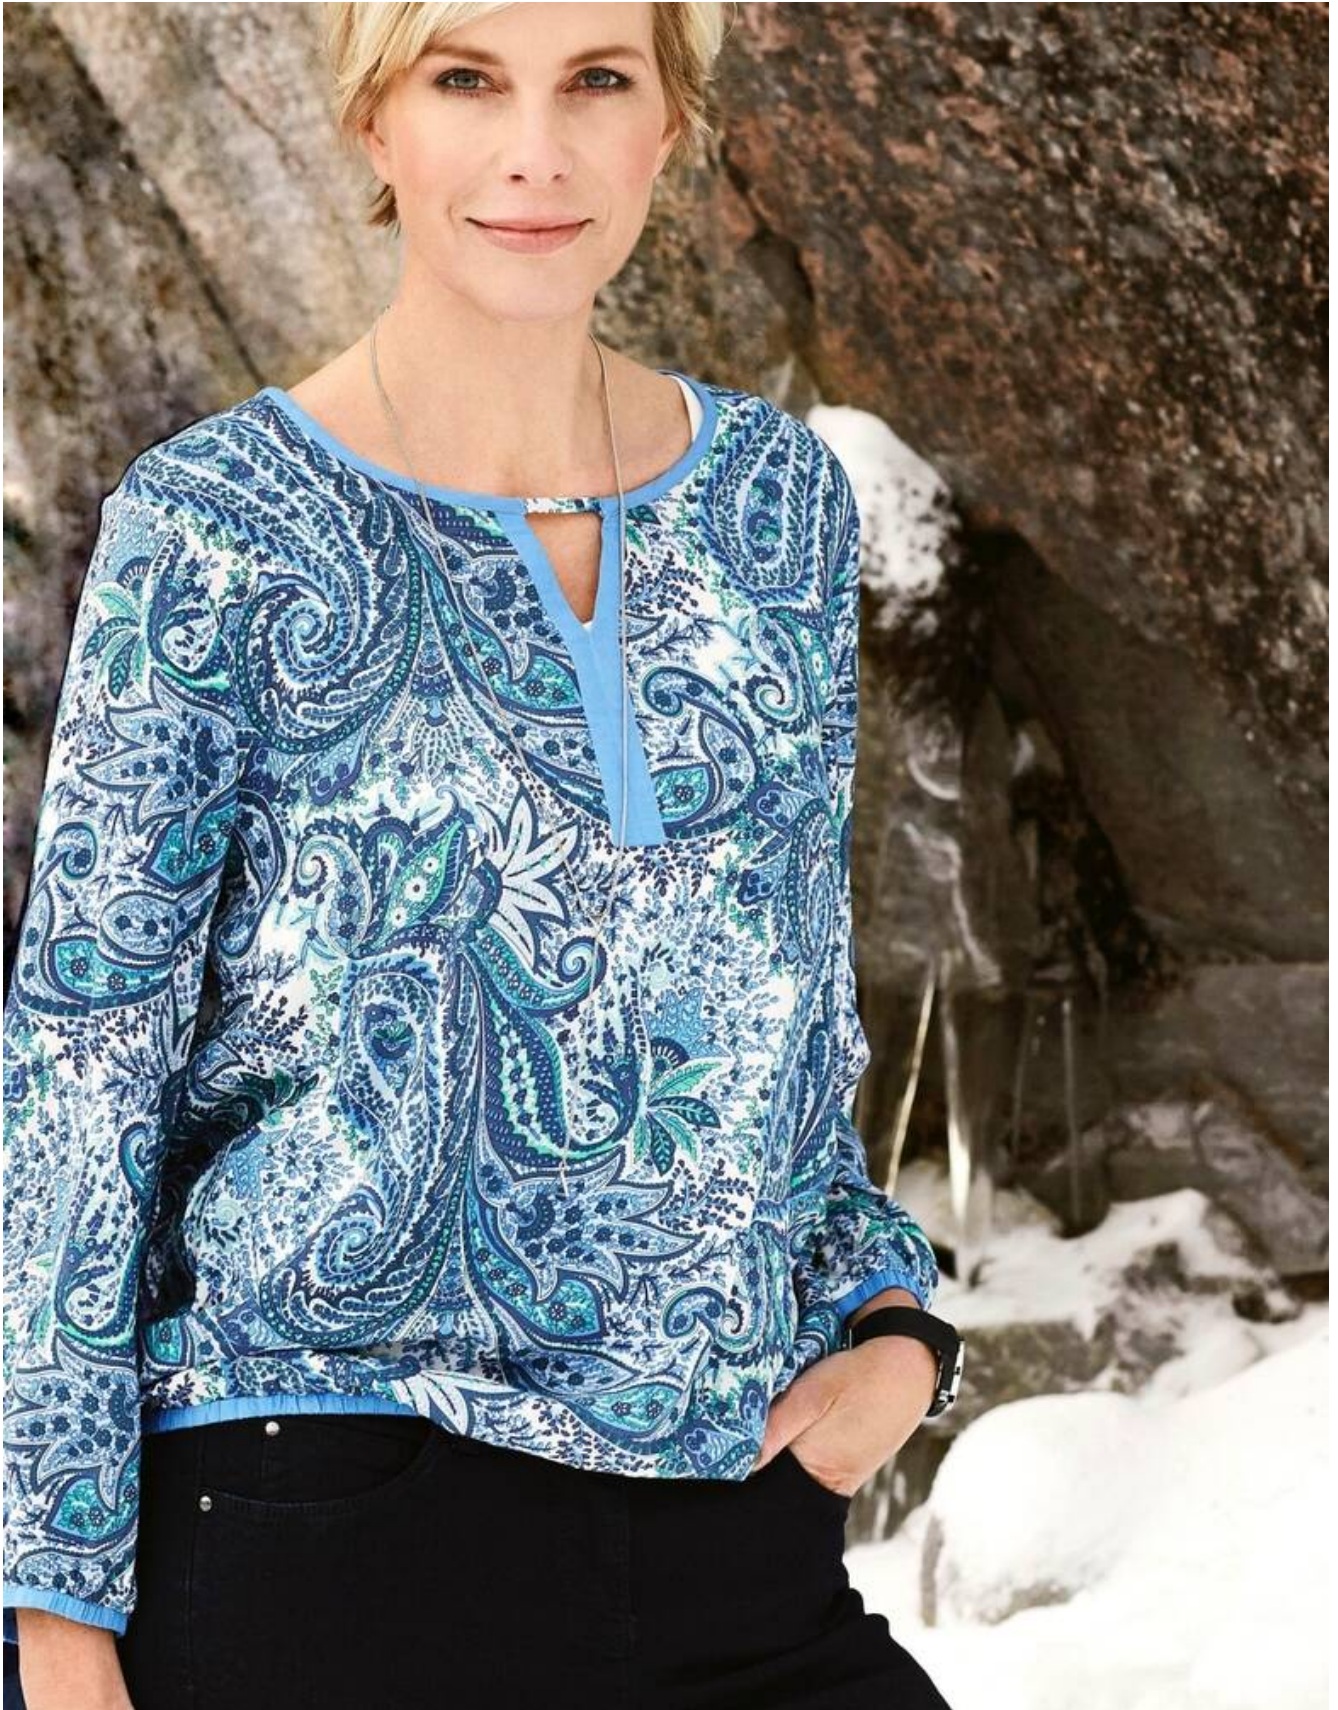

NO TOYS

HELENE ADOLFSSON GELATI

HEIGHT: 175 | DRESS: 38 | BUST: 87 | WAIST: 69 | HIPS: 92 | SHOES: 38 | HAIR: BLONDE | EYES: GREEN

NO TOYS  
MODELAGENCY  
SCHWANENMARKT 12  
40213 DÜSSELDORF  
+49 211 32 21 00  
www . notoys . de